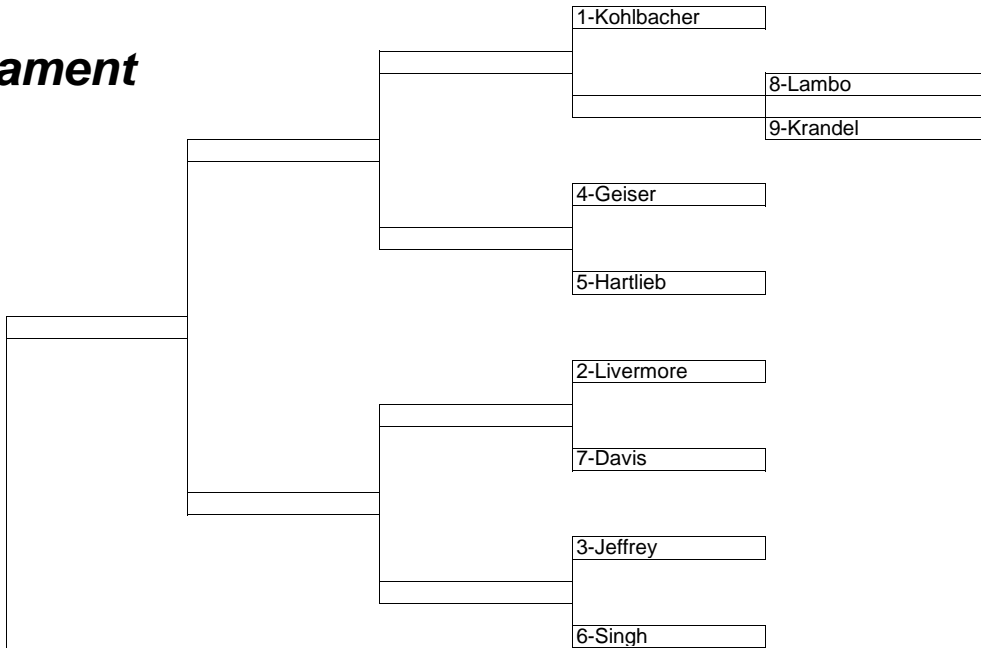

**A Flight**

[Match Played by 7/12](#)   [Match Played by 8/2](#)   [Match Played by 8/30](#)   [Match Played by 9/27](#)   [Match Played 10/18](#)

# 2020 Individual Match Play Tournament

**B Flight**

[Match Played 10/18](#)   [Match Played by 9/27](#)   [Match Played by 8/30](#)   [Match Played by 8/2](#)   [Match Played by 7/12](#)

**D Flight**

**Overall Champion**

**C Flight**